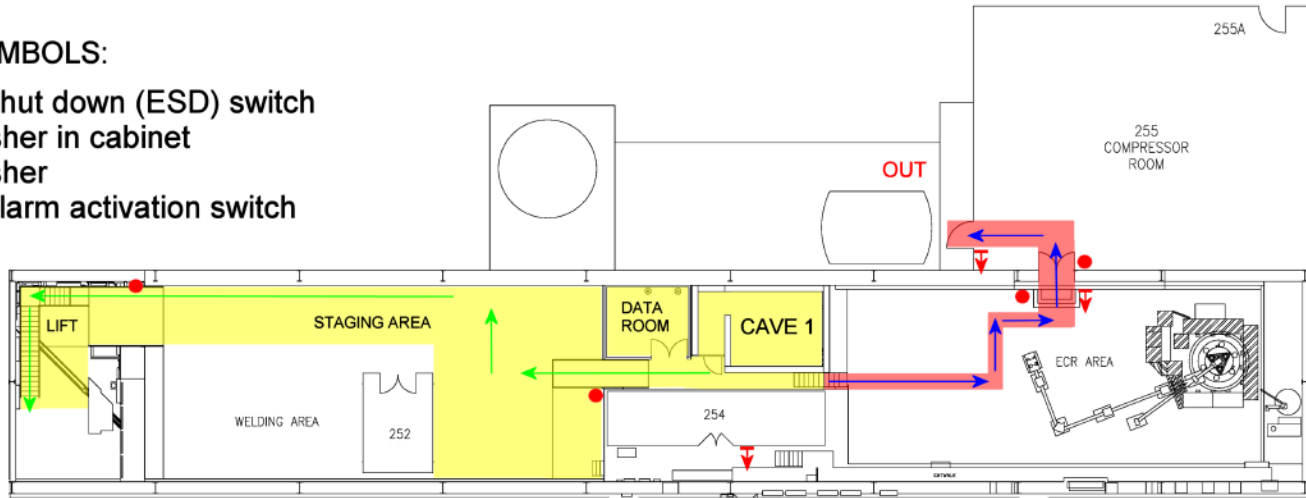

CYCLOTRON INSTITUTE BUILDING FLOOR PLANS FOR CUSTOMERS OF THE RADIATION EFFECTS FACILITY

LEGEND OF SYMBOLS:

- ✘ Emergency shut down (ESD) switch
- Fire extinguisher in cabinet
- Fire extinguisher
- ▼ Manual fire-alarm activation switch

ENTER HERE

RESTROOM

OUT

RESTROOM

DO NOT GO PAST THIS POINT

LEGEND OF ACCESSIBLE AREAS:

- SECOND FLOOR HIGH BAY AREA
- FIRST FLOOR (BASEMENT) AREA
- SECONDARY EVACUATION AREA