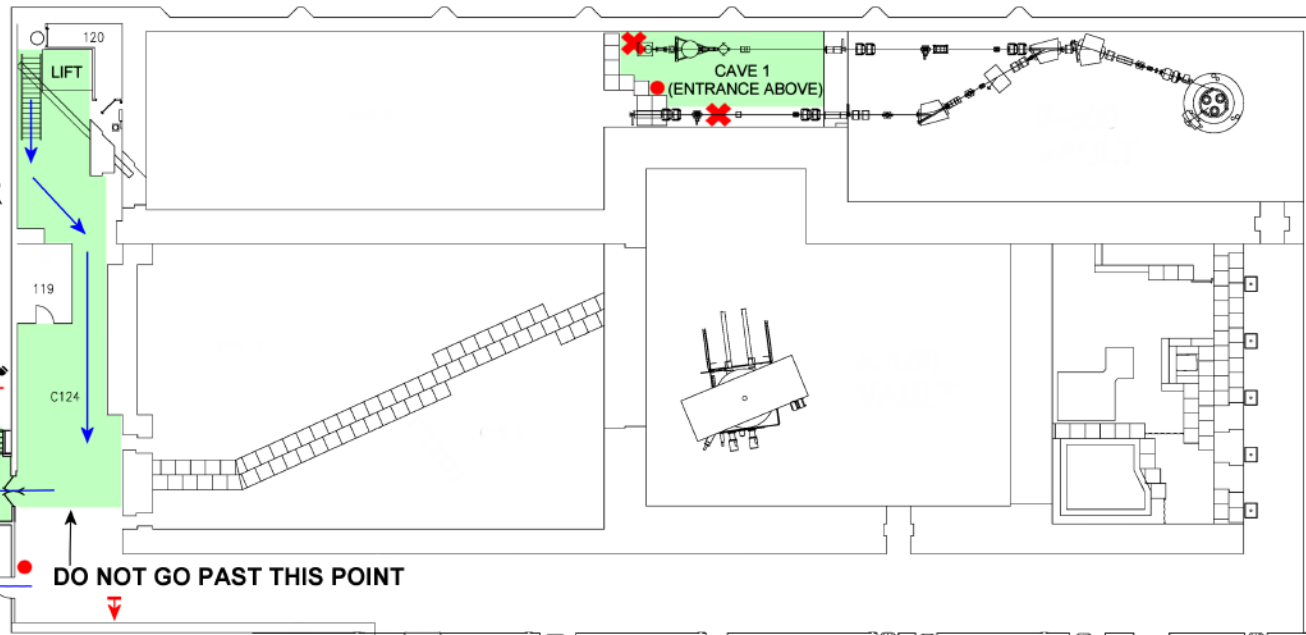

CYCLOTRON INSTITUTE BUILDING FLOOR PLANS FOR CUSTOMERS OF THE RADIATION EFFECTS FACILITY

LEGEND OF SYMBOLS:

- ✘ Emergency shut down (ESD) switch
- Fire extinguisher in cabinet
- Fire extinguisher
- ▼ Manual fire-alarm activation switch

ENTER HERE

RESTROOM

OUT

RESTROOM

DO NOT GO PAST THIS POINT

LEGEND OF ACCESSIBLE AREAS:

- SECOND FLOOR HIGH BAY AREA
- FIRST FLOOR (BASEMENT) AREA
- SECONDARY EVACUATION AREA